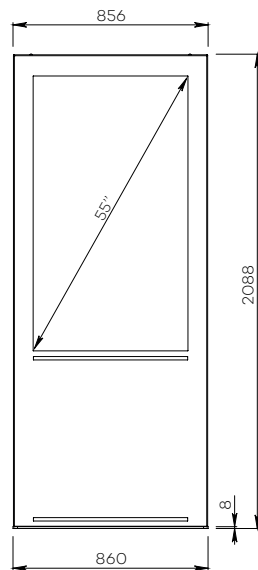

XYLO INDOOR

For a screen from 46 to 65"

Screen simulation 55"

DIGITAL SIGNAGE

Number of screen : 1 screen
(single-sided) or 2 screens
(double-sided)

Screen size : from 46 to 65"

Installation : fixed to the floor
or floor standing

Finish : to be defined

Part numbers :
XYLO INDOOR_4655_R
XYLO INDOOR_4655_RV
XYLO INDOOR_65_R

● SPECIFICATIONS

Screen size	For a screen from 46 to 55"	For two screens from 46 to 55"	For a screen of 65"
Mode	Single-sided	Double-sided	Single-sided
Part numbers	XYLO INDOOR_4655_R	XYLO INDOOR_4655_RV	XYLO INDOOR_65_R
Material	Painted steel (RAL to be defined)		
Base dimensions (w x d x h)	860 x 430 x 8 mm		
Use	Only indoor		
Glass	No		
Security system	By screws		
Installation and maintenance	<ul style="list-style-type: none"> • To be fixed or floor standing • Rear secured technical access • Cable management can be from the rear or from the below 		
Stand weight	70 kg		
Delivery	Assembled in a wooden box		
Note	Provide us the screen reference at the order		