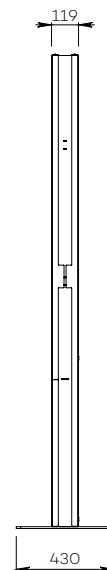

XYLO INDOOR

For a screen from 46 to 65"

Screen simulation 55"

DIGITAL SIGNAGE

Number of screen : 1 screen
(single-sided) or 2 screens
(double-sided)

Screen size : from 46 to 65"

Installation : fixed to the floor
or floor standing

Finish : to be defined

Part numbers :
XYLO INDOOR_4655_R
XYLO INDOOR_4655_RV
XYLO INDOOR_65_R

● SPECIFICATIONS

Screen size	For a screen from 46 to 55"	For two screens from 46 to 55"	For a screen of 65"
Mode	Single-sided	Double-sided	Single-sided
Part numbers	XYLO INDOOR_4655_R	XYLO INDOOR_4655_RV	XYLO INDOOR_65_R
Material	Painted steel (RAL to be defined)		
Base dimensions (w x d x h)	860 x 430 x 8 mm		
Use	Only indoor		
Glass	No		
Security system	By screws		
Installation and maintenance	<ul style="list-style-type: none"> • To be fixed or floor standing • Rear secured technical access • Cable management can be from the rear or from the below 		
Stand weight	70 kg		
Delivery	Assembled in a wooden box		
Note	Provide us the screen reference at the order		