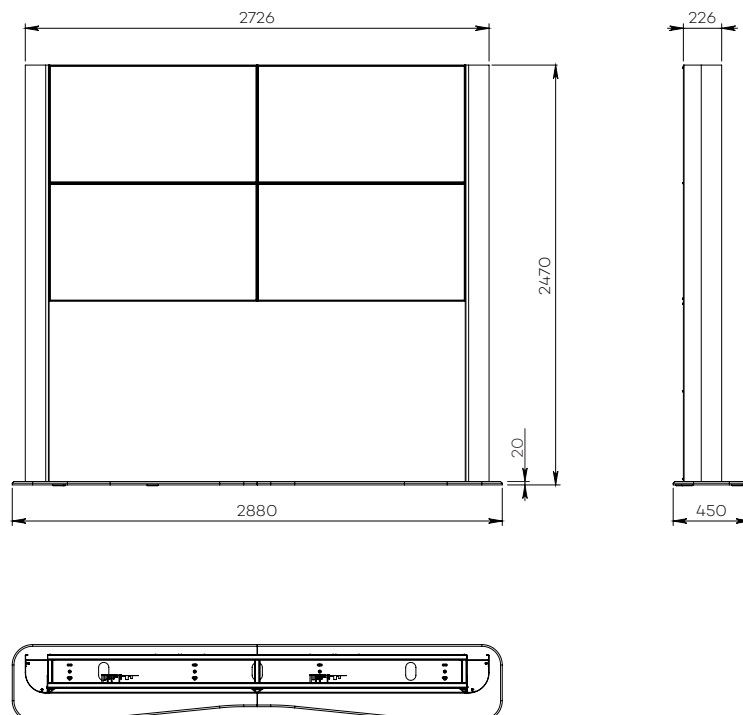

VIDEO WALL

For 4 to 9 screens of 46 or 55"

DIGITAL SIGNAGE

Number of screen : 4 to 9 screens

Screen size : 46 or 55"

Installation : floor stand

Finish : aluminium and brushed stainless steel

Part numbers :
VWDS 4E 46
VWDS 9E 46
VWDS 4E 55
VWDS 9E 55

4 screens simulation 46"

- SPECIFICATIONS

Screen size	For 4 screens of 46"	For 9 screens of 46"	For 4 screens of 55"	For 9 screens of 55"
Part numbers	VWDS 4E 46	VWDS 9E 46	VWDS 4E 55	VWDS 9E 55
Structure	Steel			
Base	Aluminium			
Substructure	Carpentry with brushed stainless steel laminate finish			
Rear cover	Aluminium			
Lateral covers	Brushed stainless steel			
Installation	Floor stand			
Stand depth	450 mm			