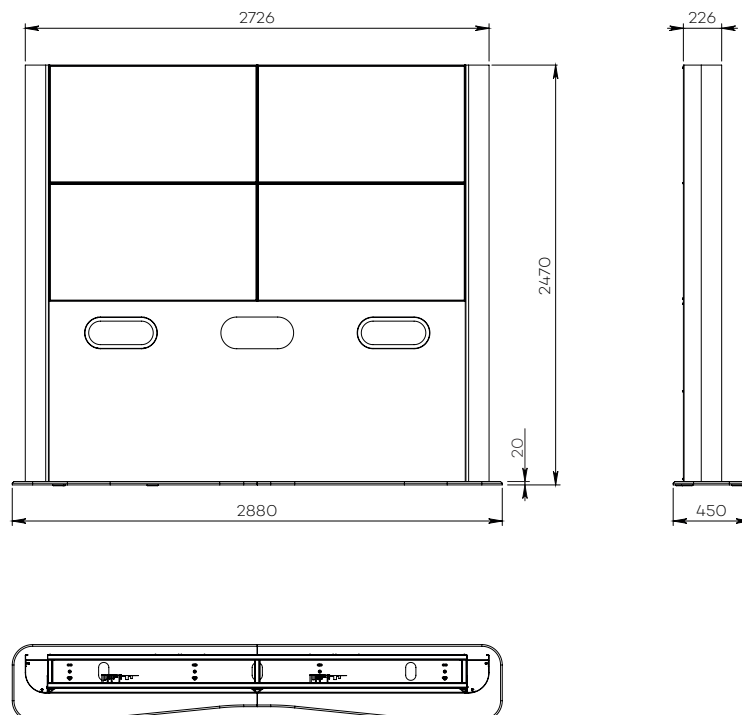

## VIDEOCONFERENCING

Number of screen : 4 to 9 screens

Screen size : 46 or 55"

Installation : floor stand

Finish : aluminium and brushed stainless steel

Part numbers :  
VWVC 4E 46  
VWVC 9E 46  
VWVC 4E 55  
VWVC 9E 55

4 screens simulation 46"

### • SPECIFICATIONS

Screen size	For 4 screens of 46"	For 9 screens of 46"	For 4 screens of 55"	For 9 screens of 55"
Part numbers	VWVC 4E 46	VWVC 9E 46	VWVC 4E 55	VWVC 9E 55
Structure	Steel			
Base	Aluminium			
Substructure	Carpentry with brushed stainless steel laminate finish			
Rear cover	Aluminium			
Lateral covers	Brushed stainless steel			
Installation	Floor stand			
Stand depth	450 mm			