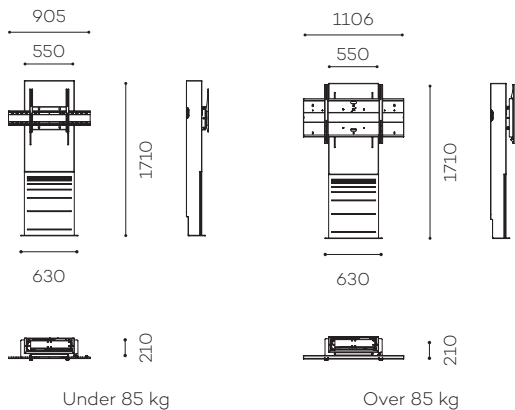

DIGITAL SIGNAGE

STILIX WIDE LIFT

The STILIX WIDE LIFT is designed for a 65 to 100-inch screen.

70" screen simulation

STILIX WIDE LIFT

Ref.

For a 65 to 80" screen
(under 85 kg):
STILIXWIDELIFT6580DS

For a 75 to 100" screen
(over 85 kg):
STILIXWIDELIFT75100DS

FEATURES

STRUCTURE

In steel
White finish
With magnetic door in wood

CLEARANCE FOR SKIRTING BOARD

211 mm (h) × 20 mm (d)

UNIVERSAL SCREEN MOUNT

STILIXWIDELIFT6580DS:
VESA from 200 × 200 mm to 800 × 400 mm
STILIXWIDELIFT75100DS:
200 × 200 mm to 1000 × 600 mm VESA

SCREEN AXIS HEIGHT

Electrical adjustment system from 1300 mm to 1700 mm

SCREEN MAX. WEIGHT

85 kg for 65/80" and 105 kg for 75/100"

WEIGHT OF UNIT

100 kg for 65/80" and 115 kg for 75/100"

OPTIONS

- Universal codec holder
Ref : SCUUV12
- Other finishes
Ref : upon request