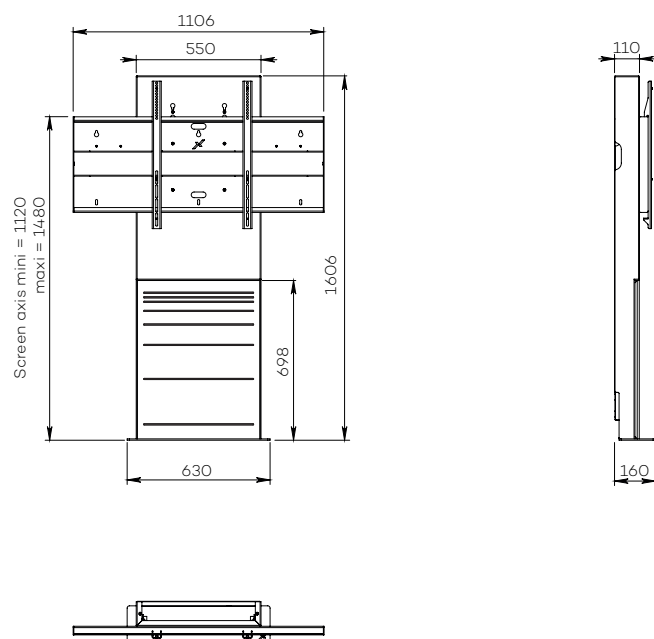

STILIX WIDE SINGLE SCREEN

For a 65 to 80-inch screen

DIGITAL SIGNAGE

Number of screen : 1 screen

Screen size : 65 to 80"

Installation : attached to the wall

Finish : white and wood

Part number :
STILIXWS6580DS

70" screen simulation

STILIX WIDE SINGLE SCREEN

For a 75 to 100-inch screen

DIGITAL SIGNAGE

Number of screen : 1 screen

Screen size : 75 to 100"

Installation : attached to the wall

Finish : white and wood

Part number :
STILIXWS75100DS

85" screen simulation

• SPECIFICATIONS

Screen size	For a 65 to 80" screen	For a 75 to 100" screen
Part numbers	STILIXWS6580DS	STILIXWS75100DS
Structure	White painted steel	
Noth for plinth	211 mm (h) x 20 mm (p)	
Base dimensions (w x d x h)	630 x 160 x 6 mm	
Column	White painted steel with wooden front trapdoor	
Trapdoor dimensions (w x h)	540 x 698 mm	
Column dimensions (w x d x h)	550 x 110 x 1600 mm	
Screen fixing	Black painted steel with fixing kit	
Universal screen mount (VESA)	200 x 200 mm to 800 x 400 mm	200 x 200 mm to 1000 x 600 mm
Screen axis height	1120 mm to 1480 mm	
Max. screen weight	85 kg	130 kg
Stand weight	42 kg	57 kg
Accessories included (DS)	<ul style="list-style-type: none"> • 1U codec or player holder (SCUV12_1U) inside the column with a functional depth of 70 mm max. 	

• OPTIONS

Universal codec holder Attached behind the screen with a functional depth of 10 mm to 95 mm	P/N: SCUV12
Laser cutting in the column to integrate a soundbar below the screen	P/N: on request
Front trapdoor customisation Wooden front trapdoor, customised finish on request	P/N: on request
Other finish	P/N: on request