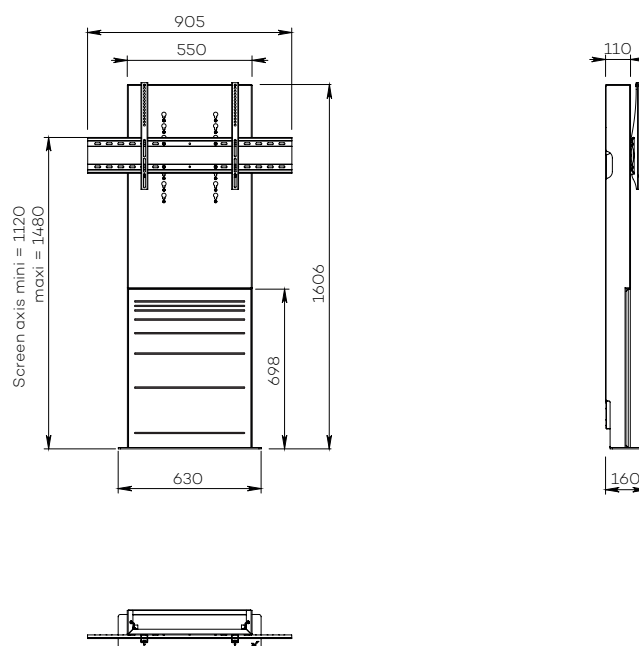

STILIX WIDE SINGLE SCREEN

For a 65 to 80-inch screen

DIGITAL SIGNAGE

Number of screen : 1 screen

Screen size : 65 to 80"

Installation : attached to the wall

Finish : white and wood

Part number :
STILIXWS6580DS

70" screen simulation

STILIX WIDE SINGLE SCREEN

For a 75 to 100-inch screen

DIGITAL SIGNAGE

Number of screen : 1 screen

Screen size : 75 to 100"

Installation : attached to the wall

Finish : white and wood

Part number :
STILIXWS75100DS

85" screen simulation

• SPECIFICATIONS

Screen size	For a 65 to 80" screen	For a 75 to 100" screen
Part numbers	STILIXWS6580DS	STILIXWS75100DS
Structure	White painted steel	
Noth for plinth	211 mm (h) x 20 mm (p)	
Base dimensions (w x d x h)	630 x 160 x 6 mm	
Column	White painted steel with wooden front trapdoor	
Trapdoor dimensions (w x h)	540 x 698 mm	
Column dimensions (w x d x h)	550 x 110 x 1600 mm	
Screen fixing	Black painted steel with fixing kit	
Universal screen mount (VESA)	200 x 200 mm to 800 x 400 mm	200 x 200 mm to 1000 x 600 mm
Screen axis height	1120 mm to 1480 mm	
Max. screen weight	85 kg	130 kg
Stand weight	42 kg	57 kg
Accessories included (DS)	<ul style="list-style-type: none"> • 1U codec or player holder (SCUV12_1U) inside the column with a functional depth of 70 mm max. 	

• OPTIONS

Universal codec holder Attached behind the screen with a functional depth of 10 mm to 95 mm	P/N: SCUV12
Laser cutting in the column to integrate a soundbar below the screen	P/N: on request
Front trapdoor customisation Wooden front trapdoor, customised finish on request	P/N: on request
Other finish	P/N: on request