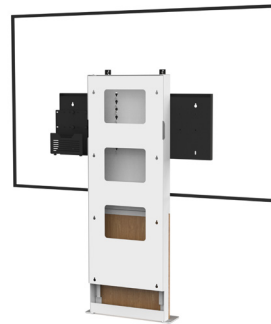

STILIX WIDE SINGLE SCREEN

For a 65 to 80-inch screen

DIGITAL SIGNAGE

Number of screen : 1 screen

Screen size : 65 to 80"

Installation : attached to the wall

Finish : white and wood

Part number :
STILIXWS6580DS

70" screen simulation

STILIX WIDE SINGLE SCREEN

For a 75 to 100-inch screen

DIGITAL SIGNAGE

Number of screen : 1 screen

Screen size : 75 to 100"

Installation : attached to the wall

Finish : white and wood

Part number :
STILIXWS75100DS

85" screen simulation

• SPECIFICATIONS

Screen size	For a 65 to 80" screen	For a 75 to 100" screen
Part numbers	STILIXWS6580DS	STILIXWS75100DS
Structure	White painted steel	
Noth for plinth	211 mm (h) x 20 mm (p)	
Base dimensions (w x d x h)	630 x 160 x 6 mm	
Column	White painted steel with wooden front trapdoor	
Trapdoor dimensions (w x h)	540 x 698 mm	
Column dimensions (w x d x h)	550 x 110 x 1600 mm	
Screen fixing	Black painted steel with fixing kit	
Universal screen mount (VESA)	200 x 200 mm to 800 x 400 mm	200 x 200 mm to 1000 x 600 mm
Screen axis height	1120 mm to 1480 mm	
Max. screen weight	85 kg	130 kg
Stand weight	42 kg	57 kg
Accessories included (DS)	<ul style="list-style-type: none"> • 1U codec or player holder (SCUV12_1U) inside the column with a functional depth of 70 mm max. 	

• OPTIONS

Universal codec holder Attached behind the screen with a functional depth of 10 mm to 95 mm	P/N: SCUV12
Laser cutting in the column to integrate a soundbar below the screen	P/N: on request
Front trapdoor customisation Wooden front trapdoor, customised finish on request	P/N: on request
Other finish	P/N: on request