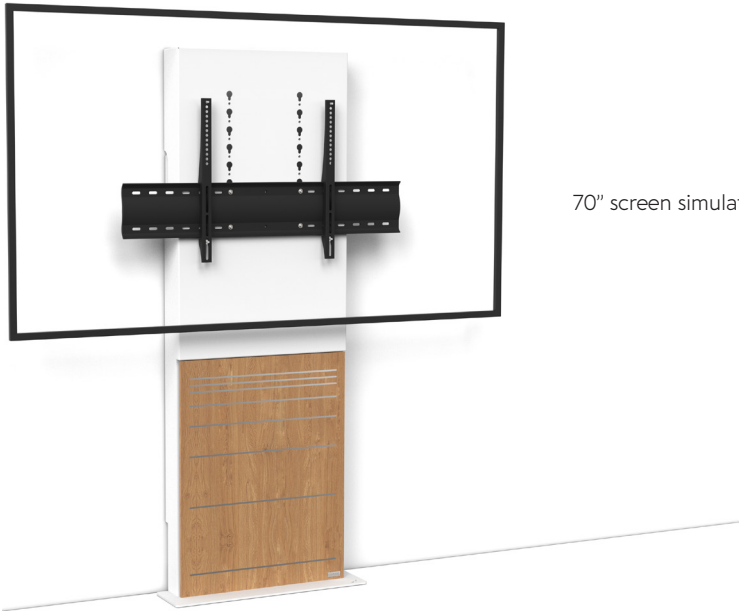

STILIX WIDE SINGLE SCREEN

For a 65 to 80-inch screen

DIGITAL SIGNAGE

Number of screen : 1 screen

Screen size : 65 to 80"

Installation : attached to the wall

Finish : white and wood

Part number :
STILIXWS6580DS

70" screen simulation

STILIX WIDE SINGLE SCREEN

For a 75 to 100-inch screen

DIGITAL SIGNAGE

Number of screen : 1 screen

Screen size : 75 to 100"

Installation : attached to the wall

Finish : white and wood

Part number :
STILIXWS75100DS

85" screen simulation

• SPECIFICATIONS

Screen size	For a 65 to 80" screen	For a 75 to 100" screen
Part numbers	STILIXWS6580DS	STILIXWS75100DS
Structure	White painted steel	
Noth for plinth	211 mm (h) x 20 mm (p)	
Base dimensions (w x d x h)	630 x 160 x 6 mm	
Column	White painted steel with wooden front trapdoor	
Trapdoor dimensions (w x h)	540 x 698 mm	
Column dimensions (w x d x h)	550 x 110 x 1600 mm	
Screen fixing	Black painted steel with fixing kit	
Universal screen mount (VESA)	200 x 200 mm to 800 x 400 mm	200 x 200 mm to 1000 x 600 mm
Screen axis height	1120 mm to 1480 mm	
Max. screen weight	85 kg	130 kg
Stand weight	42 kg	57 kg
Accessories included (DS)	<ul style="list-style-type: none"> • 1U codec or player holder (SCUV12_1U) inside the column with a functional depth of 70 mm max. 	

• OPTIONS

Universal codec holder Attached behind the screen with a functional depth of 10 mm to 95 mm	P/N: SCUV12
Laser cutting in the column to integrate a soundbar below the screen	P/N: on request
Front trapdoor customisation Wooden front trapdoor, customised finish on request	P/N: on request
Other finish	P/N: on request