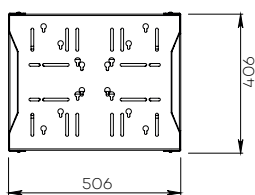

SECURED BOXES

CODECS & SCREENS

For a screen from 22 to 65"

CAMERA MOUNTS AND WALL MOUNTS

Number of screen : 1 screen

Screen size : from 22 to 65"

Installation : fixed to the wall

Finish : black

Part numbers :
KITADTSECURISE1U
KITADTSECURISE2U
KITADTSEC1UV600400
KITADTSEC2UV600400

P/N: KITADTSECURISE1U

Screen simulation 40"

P/N: KITADTSEC1UV600400

Screen simulation 46"

● SPECIFICATIONS

Screen size	For a screen from 22 to 55"	For a screen from 40 to 65"	For a screen from 22 to 55"	For a screen from 40 to 65"
Part numbers	KITADTSECURISE1U	KITADTSEC1UV600400	KITADTSECURISE2U	KITADTSEC2UV600400
Material	Black painted steel			
Screen fixing size (VESA)	From 75 x 75 mm to 300 x 300 mm	From 400 x 400 mm to 600 x 400 mm	From 75 x 75 mm to 300 x 300 mm	From 400 x 400 mm to 600 x 400 mm
Maximum screen weight	85 kg			
Box dimensions (w x d x h)	500 x 76 x 400 mm		500 x 116 x 400 mm	
Accessories included	<ul style="list-style-type: none"> • Mounting bracket (no tilting) (except KITADTSECURISE1U/2U, screen mounted directly on the box) • 1U or 2U secured box • Universal screen screws 			