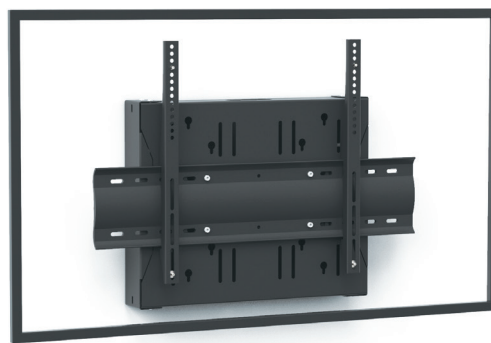

SECURED BOXES

CODECS & SCREENS

For a screen from 22 to 65"

CAMERA MOUNTS AND WALL MOUNTS

Number of screen : 1 screen

Screen size : from 22 to 65"

Installation : fixed to the wall

Finish : black

Part numbers :
KITADTSECURISE1U
KITADTSECURISE2U
KITADTSEC1UV600400
KITADTSEC2UV600400

P/N: KITADTSECURISE1U

Screen simulation 40"

P/N: KITADTSEC1UV600400

Screen simulation 46"

● SPECIFICATIONS

Screen size	For a screen from 22 to 55"	For a screen from 40 to 65"	For a screen from 22 to 55"	For a screen from 40 to 65"
Part numbers	KITADTSECURISE1U	KITADTSEC1UV600400	KITADTSECURISE2U	KITADTSEC2UV600400
Material	Black painted steel			
Screen fixing size (VESA)	From 75 x 75 mm to 300 x 300 mm	From 400 x 400 mm to 600 x 400 mm	From 75 x 75 mm to 300 x 300 mm	From 400 x 400 mm to 600 x 400 mm
Maximum screen weight	85 kg			
Box dimensions (w x d x h)	500 x 76 x 400 mm		500 x 116 x 400 mm	
Accessories included	<ul style="list-style-type: none"> • Mounting bracket (no tilting) (except KITADTSECURISE1U/2U, screen mounted directly on the box) • 1U or 2U secured box • Universal screen screws 			