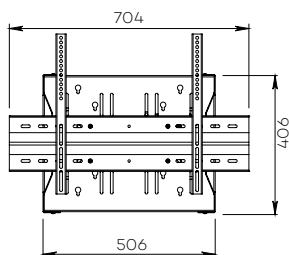

Part numbers :
KITADTSECURISE1U
KITADTSECURISE2U
KITADTSEC1UV600400
KITADTSEC2UV600400

P/N: KITADTSECURISE1U

Screen simulation 40"

P/N: KITADTSEC1UV600400

Screen simulation 46"

● SPECIFICATIONS

Screen size	For a screen from 22 to 55"	For a screen from 40 to 65"	For a screen from 22 to 55"	For a screen from 40 to 65"
Part numbers	KITADTSECURISE1U	KITADTSEC1UV600400	KITADTSECURISE2U	KITADTSEC2UV600400
Material	Black painted steel			
Screen fixing size (VESA)	From 75 x 75 mm to 300 x 300 mm	From 400 x 400 mm to 600 x 400 mm	From 75 x 75 mm to 300 x 300 mm	From 400 x 400 mm to 600 x 400 mm
Maximum screen weight	85 kg			
Box dimensions (w x d x h)	500 x 76 x 400 mm		500 x 116 x 400 mm	
Accessories included	<ul style="list-style-type: none"> • Mounting bracket (no tilting) (except KITADTSECURISE1U/2U, screen mounted directly on the box) • 1U or 2U secured box • Universal screen screws 			