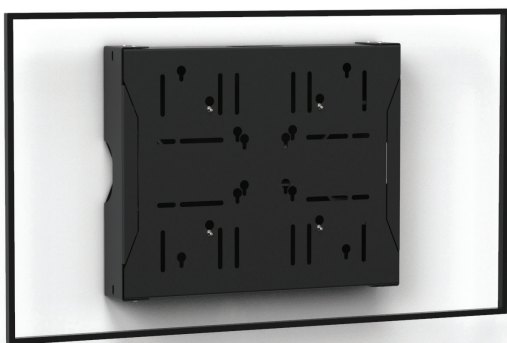

SECURED BOXES

CODECS & SCREENS

For a screen from 22 to 65"

CAMERA MOUNTS AND WALL MOUNTS

Number of screen : 1 screen

Screen size : from 22 to 65"

Installation : fixed to the wall

Finish : black

Part numbers :
KITADTSECURISE1U
KITADTSECURISE2U
KITADTSEC1UV600400
KITADTSEC2UV600400

P/N: KITADTSECURISE1U

Screen simulation 40"

P/N: KITADTSEC1UV600400

Screen simulation 46"

● SPECIFICATIONS

Screen size	For a screen from 22 to 55"	For a screen from 40 to 65"	For a screen from 22 to 55"	For a screen from 40 to 65"
Part numbers	KITADTSECURISE1U	KITADTSEC1UV600400	KITADTSECURISE2U	KITADTSEC2UV600400
Material	Black painted steel			
Screen fixing size (VESA)	From 75 x 75 mm to 300 x 300 mm	From 400 x 400 mm to 600 x 400 mm	From 75 x 75 mm to 300 x 300 mm	From 400 x 400 mm to 600 x 400 mm
Maximum screen weight	85 kg			
Box dimensions (w x d x h)	500 x 76 x 400 mm		500 x 116 x 400 mm	
Accessories included	<ul style="list-style-type: none"> • Mounting bracket (no tilting) (except KITADTSECURISE1U/2U, screen mounted directly on the box) • 1U or 2U secured box • Universal screen screws 			