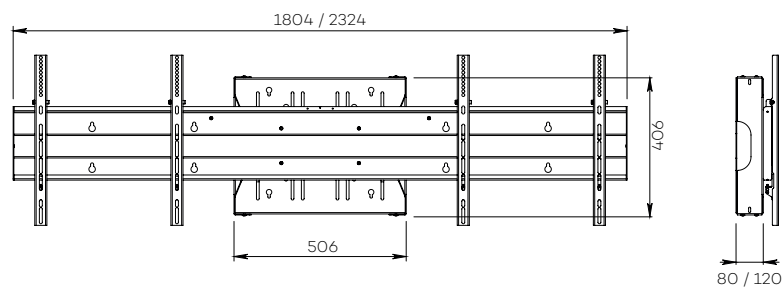

SECURED BOXES

CODECS & SCREENS

For two screens from 40 to 70"

CAMERA MOUNTS AND WALL MOUNTS

Number of screen : 2 screens

Screen size : from 40 to 70"

Installation : fixed to the wall

Finish : black

Part numbers :
KITADTD4052SEC1U
KITADTD4052SEC2U
KITADTD5570SEC1U
KITADTD5570SEC2U

Screens simulation 46"

• SPECIFICATIONS

Screen size	For two screens from 40 to 52"	For two screens from 55 to 70"	For two screens from 40 to 52"	For two screens from 55 to 70"
Part numbers	KITADTD4052SEC1U	KITADTD5570SEC1U	KITADTD4052SEC2U	KITADTD5570SEC2U
Material	Black painted steel			
Screen fixing size (VESA)	De 400 x 400 mm à 800 x 400 mm			
Maximum screen weight	45 kg / screen	30 kg / screen	45 kg / screen	30 kg / screen
Box dimensions (w x d x h)	500 x 76 x 400 mm		500 x 116 x 400 mm	
Accessories included	<ul style="list-style-type: none"> • Mounting bracket (no tilting) • 1U or 2U secured box • Universal screen screws 			