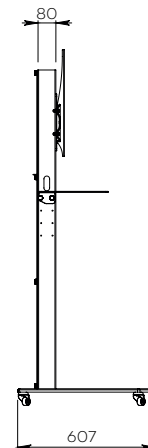

OSYX SINGLE SCREEN

For a 32 to 65-inch screen

VIDEOCONFERENCING

Number of screen : 1 screen

Screen size : 32 to 65"

Installation : on casters

Finish : white and brushed stainless steel

Part number :
OSYXS3265VCPACK

Screen simulation 55"

OSYX SINGLE SCREEN

• SPECIFICATIONS

Screen size	For a 32 to 65" screen
Part number	OSYXS3265VCPACK
Base	White painted steel
Base thickness	15 mm
Casters / Teflon pads	On casters (ø 35 mm pre-assembled)
Base dimensions (w x d x h)	932 x 607 x 75 mm
Column	Brushed stainless steel
Column back cover	Back in white ecofriendly acrylic glass
Column dimensions (w x d x h)	170 x 80 x 1405 mm
Screen fixing	Black painted steel with fixing kit
Screen fixing size (VESA)	200 x 200 mm to 600 x 400 mm VESA
Screen axis with adjustable height	1300 mm to 1500 mm
Maximum screen weight	55 kg
Camera shelf with adjustable height	775 mm to 940 mm 4 positions with 55 mm increments
Stand weight	65 kg
Accessories included (VC PACK)	<ul style="list-style-type: none"> • Camera shelf (AX0011) Dimensions (w x d) : 300 mm x 230 mm • Universal codec holder (SCUV12) Depth from 10 mm to 95 mm

• OPTIONS

Large shelf Dimensions (w x d) : 450 mm x 300 mm	P/N: AX0012
Brushed stainless steel & black finish Column in brushed stainless steel Base, back and camera shelf in black	P/N: /BLACK
Base on Teflon pads	P/N: Teflon pads
Universal camera holder Above the screen	P/N: SCUV3
Assembly before shipment	P/N: SERV_STD_1