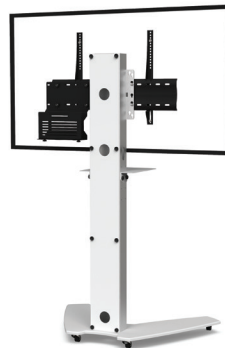

OSYX SINGLE SCREEN

For a 32 to 65-inch screen

VIDEOCONFERENCING

Number of screen : 1 screen

Screen size : 32 to 65"

Installation : on casters

Finish : white and brushed stainless steel

Part number :
OSYXS3265VCPACK

Screen simulation 55"

OSYX SINGLE SCREEN

• SPECIFICATIONS

Screen size	For a 32 to 65" screen
Part number	OSYXS3265VCPACK
Base	White painted steel
Base thickness	15 mm
Casters / Teflon pads	On casters (ø 35 mm pre-assembled)
Base dimensions (w x d x h)	932 x 607 x 75 mm
Column	Brushed stainless steel
Column back cover	Back in white ecofriendly acrylic glass
Column dimensions (w x d x h)	170 x 80 x 1405 mm
Screen fixing	Black painted steel with fixing kit
Screen fixing size (VESA)	200 x 200 mm to 600 x 400 mm VESA
Screen axis with adjustable height	1300 mm to 1500 mm
Maximum screen weight	55 kg
Camera shelf with adjustable height	775 mm to 940 mm 4 positions with 55 mm increments
Stand weight	65 kg
Accessories included (VC PACK)	<ul style="list-style-type: none"> • Camera shelf (AX0011) Dimensions (w x d) : 300 mm x 230 mm • Universal codec holder (SCUV12) Depth from 10 mm to 95 mm

• OPTIONS

Large shelf Dimensions (w x d) : 450 mm x 300 mm	P/N: AX0012
Brushed stainless steel & black finish Column in brushed stainless steel Base, back and camera shelf in black	P/N: /BLACK
Base on Teflon pads	P/N: Teflon pads
Universal camera holder Above the screen	P/N: SCUV3
Assembly before shipment	P/N: SERV_STD_1