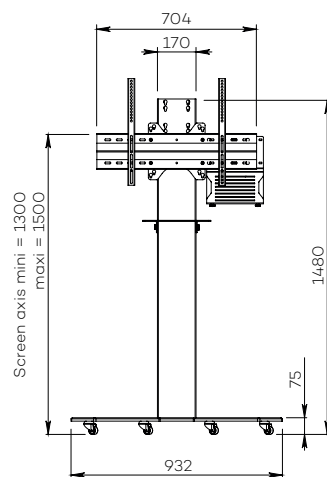

OSYX SINGLE SCREEN

For a 32 to 65-inch screen

VIDEOCONFERENCING

Number of screen : 1 screen

Screen size : 32 to 65"

Installation : on casters

Finish : white and brushed stainless steel

Part number :
OSYXS3265VCPACK

Screen simulation 55"

OSYX SINGLE SCREEN

• SPECIFICATIONS

Screen size	For a 32 to 65" screen
Part number	OSYXS3265VCPACK
Base	White painted steel
Base thickness	15 mm
Casters / Teflon pads	On casters (ø 35 mm pre-assembled)
Base dimensions (w x d x h)	932 x 607 x 75 mm
Column	Brushed stainless steel
Column back cover	Back in white ecofriendly acrylic glass
Column dimensions (w x d x h)	170 x 80 x 1405 mm
Screen fixing	Black painted steel with fixing kit
Screen fixing size (VESA)	200 x 200 mm to 600 x 400 mm VESA
Screen axis with adjustable height	1300 mm to 1500 mm
Maximum screen weight	55 kg
Camera shelf with adjustable height	775 mm to 940 mm 4 positions with 55 mm increments
Stand weight	65 kg
Accessories included (VC PACK)	<ul style="list-style-type: none"> • Camera shelf (AX0011) Dimensions (w x d) : 300 mm x 230 mm • Universal codec holder (SCUV12) Depth from 10 mm to 95 mm

• OPTIONS

Large shelf Dimensions (w x d) : 450 mm x 300 mm	P/N: AX0012
Brushed stainless steel & black finish Column in brushed stainless steel Base, back and camera shelf in black	P/N: /BLACK
Base on Teflon pads	P/N: Teflon pads
Universal camera holder Above the screen	P/N: SCUV3
Assembly before shipment	P/N: SERV_STD_1