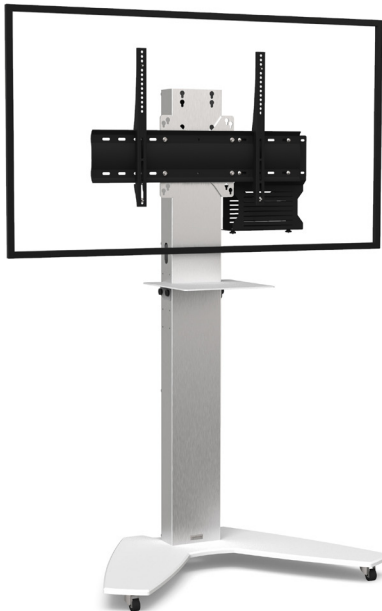

OSYX SINGLE SCREEN

For a 32 to 65-inch screen

VIDEOCONFERENCING

Number of screen : 1 screen

Screen size : 32 to 65"

Installation : on casters

Finish : white and brushed stainless steel

Part number :
OSYXS3265VCPACK

Screen simulation 55"

OSYX SINGLE SCREEN

• SPECIFICATIONS

Screen size	For a 32 to 65" screen
Part number	OSYXS3265VCPACK
Base	White painted steel
Base thickness	15 mm
Casters / Teflon pads	On casters (ø 35 mm pre-assembled)
Base dimensions (w x d x h)	932 x 607 x 75 mm
Column	Brushed stainless steel
Column back cover	Back in white ecofriendly acrylic glass
Column dimensions (w x d x h)	170 x 80 x 1405 mm
Screen fixing	Black painted steel with fixing kit
Screen fixing size (VESA)	200 x 200 mm to 600 x 400 mm VESA
Screen axis with adjustable height	1300 mm to 1500 mm
Maximum screen weight	55 kg
Camera shelf with adjustable height	775 mm to 940 mm 4 positions with 55 mm increments
Stand weight	65 kg
Accessories included (VC PACK)	<ul style="list-style-type: none"> • Camera shelf (AX0011) Dimensions (w x d) : 300 mm x 230 mm • Universal codec holder (SCUV12) Depth from 10 mm to 95 mm

• OPTIONS

Large shelf Dimensions (w x d) : 450 mm x 300 mm	P/N: AX0012
Brushed stainless steel & black finish Column in brushed stainless steel Base, back and camera shelf in black	P/N: /BLACK
Base on Teflon pads	P/N: Teflon pads
Universal camera holder Above the screen	P/N: SCUV3
Assembly before shipment	P/N: SERV_STD_1