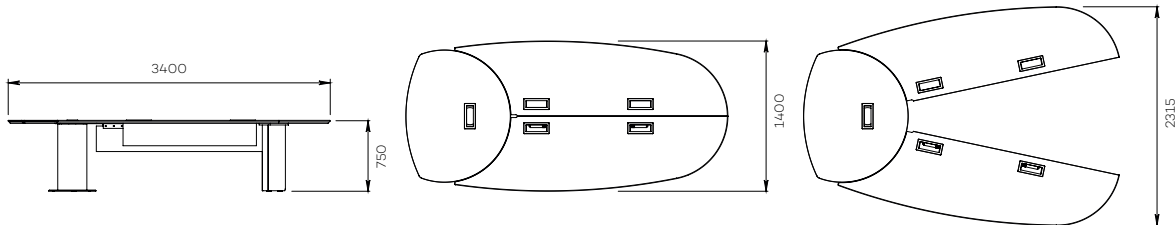

NEXUS

10 PEOPLE

CONNECTED CONFERENCE SPACE

Suitable for : 10 people

Category : Table

Part number :
NEXUS 10P

NEXUS

6 PEOPLE

CONNECTED CONFERENCE SPACE

Suitable for : 6 people

Category : Table

Part number :
NEXUS 6P

• SPECIFICATIONS

Suitable for	10 people	6 people
Part numbers	NEXUS 10P	NEXUS 6P
Material	Carpentry structure	
Table top	Medium density fiberboard Laminate finish amongst a wide range	
Table top height	750 mm	
Edges	Knife edges	
Base centre	Brushed stainless steel	
Bases	Grey bases with skirt in medium density fiberboard	
Easy opening	24° Easy system for opening/closure by quarter turn	
Included	<ul style="list-style-type: none"> • Location(s) for connection panel(s) 	