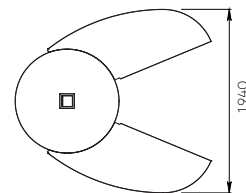

NEXUS

10 PEOPLE

CONNECTED CONFERENCE SPACE

Suitable for : 10 people

Category : Table

Part number :
NEXUS 10P

NEXUS

6 PEOPLE

CONNECTED CONFERENCE SPACE

Suitable for : 6 people

Category : Table

Part number :
NEXUS 6P

• SPECIFICATIONS

Suitable for	10 people	6 people
Part numbers	NEXUS 10P	NEXUS 6P
Material	Carpentry structure	
Table top	Medium density fiberboard Laminate finish amongst a wide range	
Table top height	750 mm	
Edges	Knife edges	
Base centre	Brushed stainless steel	
Bases	Grey bases with skirt in medium density fiberboard	
Easy opening	24° Easy system for opening/closure by quarter turn	
Included	<ul style="list-style-type: none"> • Location(s) for connection panel(s) 	