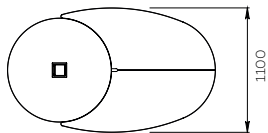

NEXUS

10 PEOPLE

CONNECTED CONFERENCE SPACE

Suitable for : 10 people

Category : Table

Part number :
NEXUS 10P

NEXUS

6 PEOPLE

CONNECTED CONFERENCE SPACE

Suitable for : 6 people

Category : Table

Part number :
NEXUS 6P

• SPECIFICATIONS

Suitable for	10 people	6 people
Part numbers	NEXUS 10P	NEXUS 6P
Material	Carpentry structure	
Table top	Medium density fiberboard Laminate finish amongst a wide range	
Table top height	750 mm	
Edges	Knife edges	
Base centre	Brushed stainless steel	
Bases	Grey bases with skirt in medium density fiberboard	
Easy opening	24° Easy system for opening/closure by quarter turn	
Included	<ul style="list-style-type: none"> • Location(s) for connection panel(s) 	