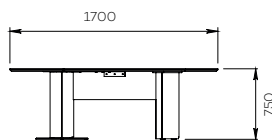

NEXUS

10 PEOPLE

CONNECTED CONFERENCE SPACE

Suitable for : 10 people

Category : Table

Part number :
NEXUS 10P

NEXUS

6 PEOPLE

CONNECTED CONFERENCE SPACE

Suitable for : 6 people

Category : Table

Part number :
NEXUS 6P

• SPECIFICATIONS

Suitable for	10 people	6 people
Part numbers	NEXUS 10P	NEXUS 6P
Material	Carpentry structure	
Table top	Medium density fiberboard Laminate finish amongst a wide range	
Table top height	750 mm	
Edges	Knife edges	
Base centre	Brushed stainless steel	
Bases	Grey bases with skirt in medium density fiberboard	
Easy opening	24° Easy system for opening/closure by quarter turn	
Included	<ul style="list-style-type: none"> • Location(s) for connection panel(s) 	