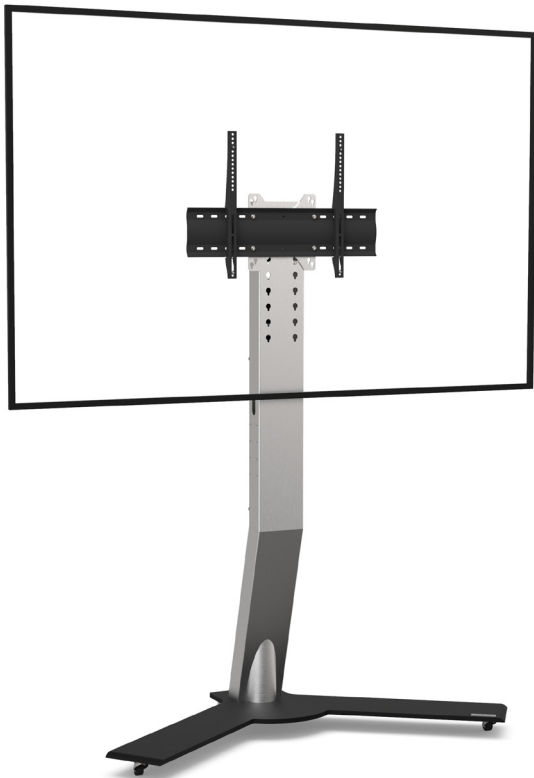

EKINOX XL SINGLE SCREEN

For a screen from 75 to 90"

Screen simulation 84"

DIGITAL SIGNAGE

Number of screen : 1 screen

Screen size : from 75 to 90"

Installation : on casters

Finish : black and brushed stainless steel

Part number :
EKINOXS7590DS

SINGLE SCREEN

• SPECIFICATIONS

Screen size	For a screen from 75 to 90"
Part number	EKINOXS7590DS
Base	Black painted steel
Base thickness	15 mm
Casters / Teflon pads	On casters (ø 35 mm pre-assembled)
Base dimensions (w x d x h)	1490 x 750 x 80 mm
Column	Brushed stainless steel
Column rear cover	Black rear cover in plexiglass, easy access
Column dimensions (w x d x h)	170 x 80 x 1680 mm
Screen fixing	Black painted steel with fixing kit
Screen fixing size (VESA)	From 200 x 200 mm to 800 x 400 mm
Screen axis with adjustable height	From 1300 mm to 1700 mm
Maximum screen weight	85 kg
Stand weight	75 kg

• OPTIONS

Small shelf Dimensions (w x d) : 300 mm x 230 mm	P/N: AX0011
Large shelf Dimensions (w x d) : 450 mm x 300 mm	P/N: AX0012
White finish	P/N: /WHITE
Base on Teflon pads	P/N: Teflon pads
Universal codec holder Behind the screen. Depth from 10 mm to 95 mm	P/N: SCUUV12