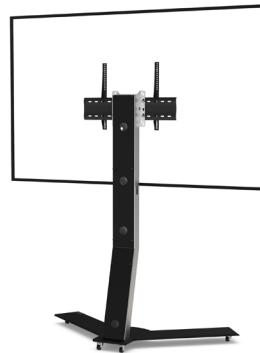

EKINOX XL SINGLE SCREEN

For a screen from 75 to 90"

Screen simulation 84"

DIGITAL SIGNAGE

Number of screen : 1 screen

Screen size : from 75 to 90"

Installation : on casters

Finish : black and brushed stainless steel

Part number :
EKINOXS7590DS

SINGLE SCREEN

• SPECIFICATIONS

Screen size	For a screen from 75 to 90"
Part number	EKINOXS7590DS
Base	Black painted steel
Base thickness	15 mm
Casters / Teflon pads	On casters (ø 35 mm pre-assembled)
Base dimensions (w x d x h)	1490 x 750 x 80 mm
Column	Brushed stainless steel
Column rear cover	Black rear cover in plexiglass, easy access
Column dimensions (w x d x h)	170 x 80 x 1680 mm
Screen fixing	Black painted steel with fixing kit
Screen fixing size (VESA)	From 200 x 200 mm to 800 x 400 mm
Screen axis with adjustable height	From 1300 mm to 1700 mm
Maximum screen weight	85 kg
Stand weight	75 kg

• OPTIONS

Small shelf Dimensions (w x d) : 300 mm x 230 mm	P/N: AX0011
Large shelf Dimensions (w x d) : 450 mm x 300 mm	P/N: AX0012
White finish	P/N: /WHITE
Base on Teflon pads	P/N: Teflon pads
Universal codec holder Behind the screen. Depth from 10 mm to 95 mm	P/N: SCUUV12