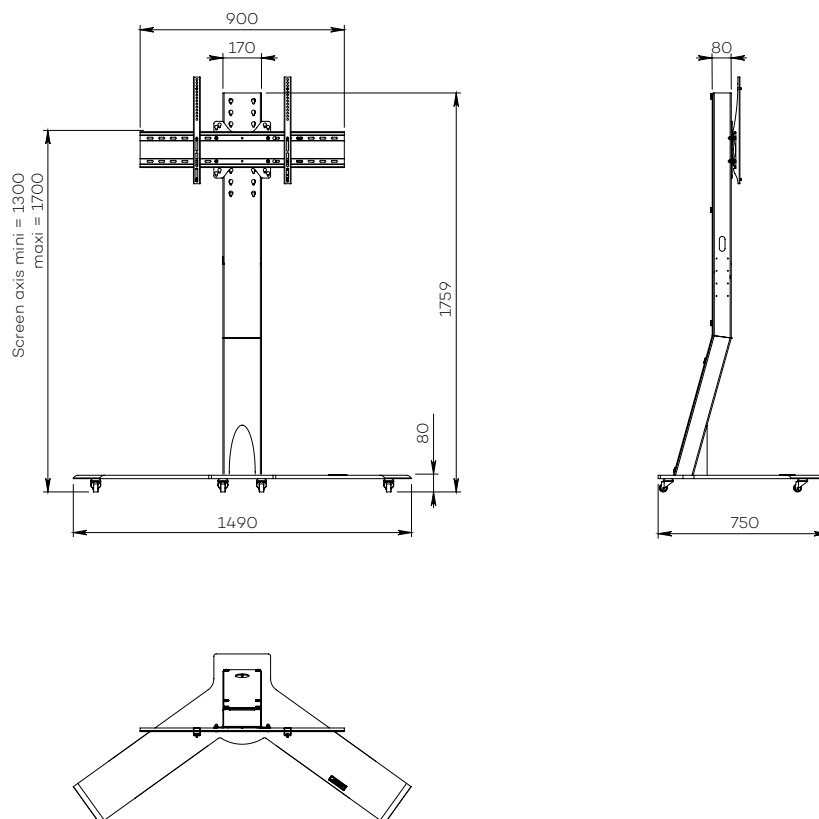

EKINOX XL SINGLE SCREEN

For a screen from 75 to 90"

Screen simulation 84"

DIGITAL SIGNAGE

Number of screen : 1 screen

Screen size : from 75 to 90"

Installation : on casters

Finish : black and brushed stainless steel

Part number :
EKINOXS7590DS

SINGLE SCREEN

• SPECIFICATIONS

Screen size	For a screen from 75 to 90"
Part number	EKINOXS7590DS
Base	Black painted steel
Base thickness	15 mm
Casters / Teflon pads	On casters (ø 35 mm pre-assembled)
Base dimensions (w x d x h)	1490 x 750 x 80 mm
Column	Brushed stainless steel
Column rear cover	Black rear cover in plexiglass, easy access
Column dimensions (w x d x h)	170 x 80 x 1680 mm
Screen fixing	Black painted steel with fixing kit
Screen fixing size (VESA)	From 200 x 200 mm to 800 x 400 mm
Screen axis with adjustable height	From 1300 mm to 1700 mm
Maximum screen weight	85 kg
Stand weight	75 kg

• OPTIONS

Small shelf Dimensions (w x d) : 300 mm x 230 mm	P/N: AX0011
Large shelf Dimensions (w x d) : 450 mm x 300 mm	P/N: AX0012
White finish	P/N: /WHITE
Base on Teflon pads	P/N: Teflon pads
Universal codec holder Behind the screen. Depth from 10 mm to 95 mm	P/N: SCUUV12