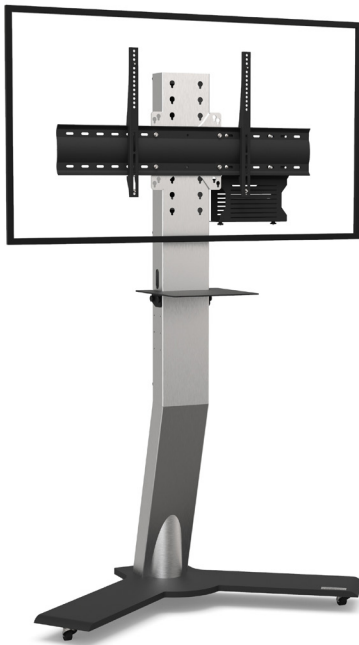

# EKINOX SINGLE SCREEN

For a 40 to 70-inch screen

## VIDEOCONFERENCING

Number of screen : 1 screen

Screen size : 40 to 70"

Installation : on casters

Finish : black and  
brushed stainless steel

Part number :  
EKINOXS4070VCPACK

Screen simulation 55"

## EKINOX SINGLE SCREEN

### • SPECIFICATIONS

Screen size	For a 40 to 70" screen
Part number	EKINOXS4070VCPACK
Base	Black painted steel
Base thickness	15 mm
Casters / Teflon pads	On casters (ø 35 mm pre-assembled)
Base dimensions (w x d x h)	1179 x 636 x 75 mm
Column	Brushed stainless steel
Column back cover	Back in black ecofriendly acrylic glass
Column dimensions (w x d x h)	170 x 80 x 1680 mm
Screen fixing	Black painted steel with fixing kit
Screen fixing size (VESA)	200 x 200 mm to 800 x 400 mm VESA
Screen axis with adjustable height	1435 mm to 1740 mm
Maximum screen weight	85 kg
Camera shelf with adjustable height	885 mm to 1050 mm 4 positions with 55 mm increments
Stand weight	55 kg
Accessories included (VC PACK)	<ul style="list-style-type: none"> <li>• Camera shelf (AX0011) Dimensions (w x d) : 300 mm x 230 mm</li> <li>• Universal codec holder (SCUV12) Depth from 10 mm to 95 mm</li> </ul>