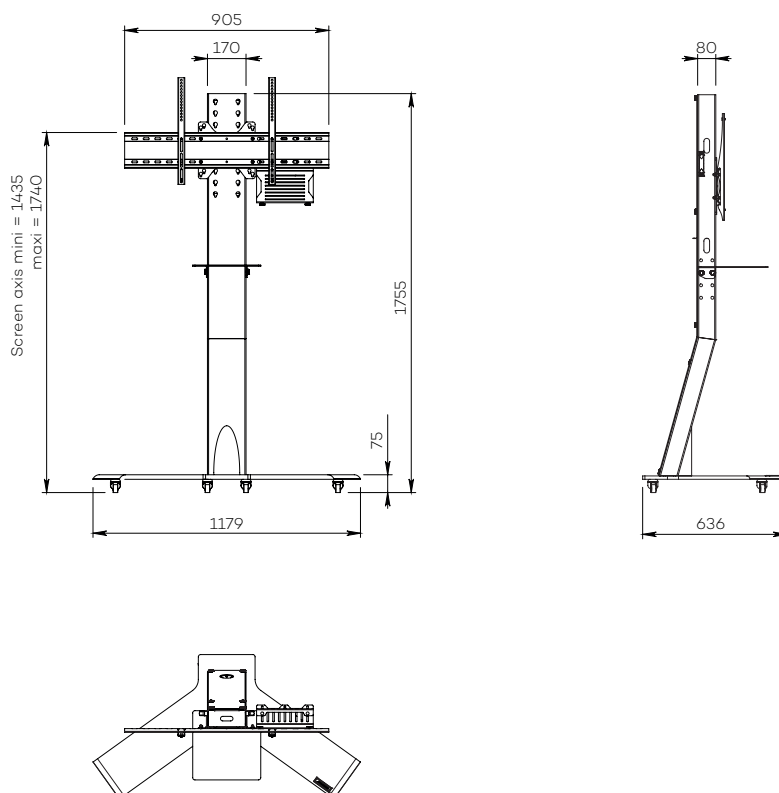

## VIDEOCONFERENCING

Number of screen : 1 screen

Screen size : 40 to 70"

Installation : on casters

Finish : black and  
brushed stainless steel

Part number :  
EKINOXS4070VCPACK

Screen simulation 55"

### • SPECIFICATIONS

Screen size	For a 40 to 70" screen
Part number	EKINOXS4070VCPACK
Base	Black painted steel
Base thickness	15 mm
Casters / Teflon pads	On casters (ø 35 mm pre-assembled)
Base dimensions (w x d x h)	1179 x 636 x 75 mm
Column	Brushed stainless steel
Column back cover	Back in black ecofriendly acrylic glass
Column dimensions (w x d x h)	170 x 80 x 1680 mm
Screen fixing	Black painted steel with fixing kit
Screen fixing size (VESA)	200 x 200 mm to 800 x 400 mm VESA
Screen axis with adjustable height	1435 mm to 1740 mm
Maximum screen weight	85 kg
Camera shelf with adjustable height	885 mm to 1050 mm 4 positions with 55 mm increments
Stand weight	55 kg
Accessories included (VC PACK)	<ul style="list-style-type: none"> <li>• Camera shelf (AX0011) Dimensions (w x d) : 300 mm x 230 mm</li> <li>• Universal codec holder (SCUV12) Depth from 10 mm to 95 mm</li> </ul>

### • OPTIONS

<b>Large shelf</b> Dimensions (w x d) : 450 mm x 300 mm	P/N: AX0012
<b>Brushed stainless steel &amp; white finish</b> Column in brushed stainless steel Base, back and camera shelf in white	P/N: /WHITE
<b>Full white finish</b> Base, column, back and camera shelf in white	P/N: /FULLWHITE
<b>Full black finish</b> Base, column, back and camera shelf in black	P/N: /FULLBLACK
<b>Base on Teflon pads</b>	P/N: Teflon pads
<b>Universal camera holder</b> Above the screen	P/N: SCUV3
<b>Assembly before shipment</b>	P/N: SERV_STD_1