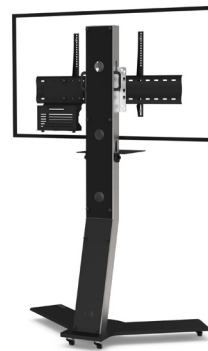

## VIDEOCONFERENCING

Number of screen : 1 screen

Screen size : 40 to 70"

Installation : on casters

Finish : black and  
brushed stainless steel

Part number :  
EKINOXS4070VCPACK

Screen simulation 55"

## EKINOX SINGLE SCREEN

### • SPECIFICATIONS

Screen size	For a 40 to 70" screen
Part number	EKINOXS4070VCPACK
Base	Black painted steel
Base thickness	15 mm
Casters / Teflon pads	On casters (ø 35 mm pre-assembled)
Base dimensions (w x d x h)	1179 x 636 x 75 mm
Column	Brushed stainless steel
Column back cover	Back in black ecofriendly acrylic glass
Column dimensions (w x d x h)	170 x 80 x 1680 mm
Screen fixing	Black painted steel with fixing kit
Screen fixing size (VESA)	200 x 200 mm to 800 x 400 mm VESA
Screen axis with adjustable height	1435 mm to 1740 mm
Maximum screen weight	85 kg
Camera shelf with adjustable height	885 mm to 1050 mm 4 positions with 55 mm increments
Stand weight	55 kg
Accessories included (VC PACK)	<ul style="list-style-type: none"> <li>• Camera shelf (AX0011) Dimensions (w x d) : 300 mm x 230 mm</li> <li>• Universal codec holder (SCUV12) Depth from 10 mm to 95 mm</li> </ul>

### • OPTIONS

<b>Large shelf</b> Dimensions (w x d) : 450 mm x 300 mm	P/N: AX0012
<b>Brushed stainless steel &amp; white finish</b> Column in brushed stainless steel Base, back and camera shelf in white	P/N: /WHITE
<b>Full white finish</b> Base, column, back and camera shelf in white	P/N: /FULLWHITE
<b>Full black finish</b> Base, column, back and camera shelf in black	P/N: /FULLBLACK
<b>Base on Teflon pads</b>	P/N: Teflon pads
<b>Universal camera holder</b> Above the screen	P/N: SCUV3
<b>Assembly before shipment</b>	P/N: SERV_STD_1