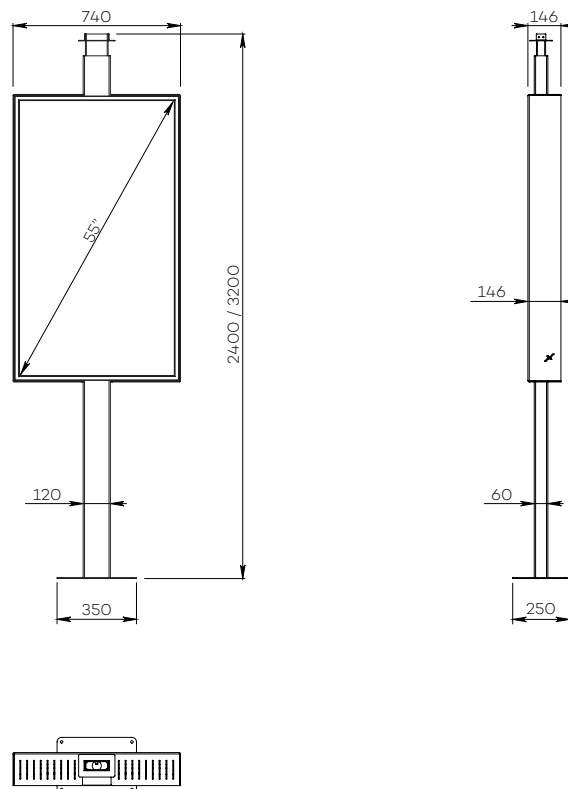

# FLOOR/CEILING MOUNT

For a 46 to 70" screen

## CAMERA MOUNTS AND WALL MOUNTS

Number of screen : 1 screen

Screen size : from 46 to 70"

Installation : attached to floor and ceiling

Finish : white or black

Part numbers :  
POTENCE\_S/P\_4655  
POTENCE\_S/P\_6070

55" screen simulation

● **FEATURES**

Screen size	For a 46 to 55" screen	For a 60 to 70" screen
Part numbers	POTENCE_S/P_4655	POTENCE_S/P_6070
Material	Black or white painted steel	
Universal screen mount (VESA)	200 x 200 mm to 600 x 400 mm	
Screen max. weight	85 kg	
Screen casing	Yes	
Glass	No	
Fastening	Screws	
Format	Vertical or horizontal (specify upon ordering)	
Bracket height	2400 to 3200 mm	